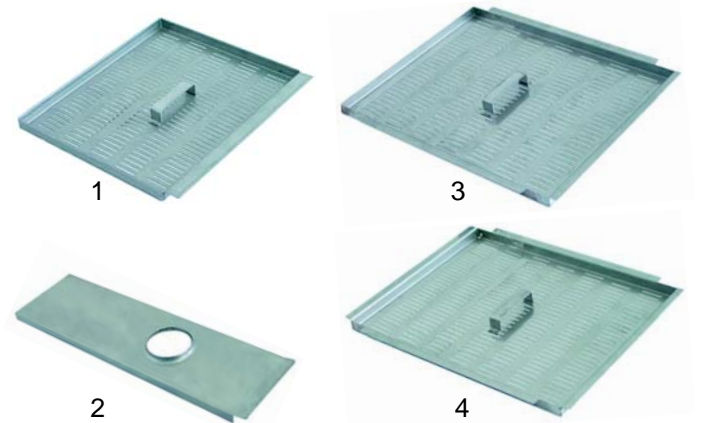

Item	Order	Description	Model	OEM
1	504211	flat filter	MS1300	4419
2	504060	centre web		1817
3	504149	flat filter/ in the front	MLP60, MLP60E	3851
4	504150	flat filter/ at the back		3853