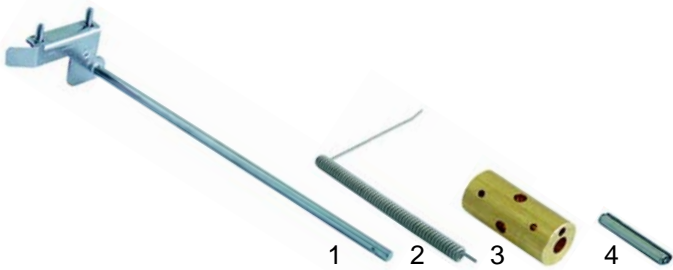

Door components

Item	Order	Description	Model	OEM
1	504000	hinge/ left	GL220, GL250, MB235LI, MB240LI, MB510E, MB510ER, MB520, MB520K, MB530, MB530K, MB535, MB630, MB920E, MB920ER,	1011
2	504002	leg spring	MB930, MB930K, MGL40, MS350, MS450, MS450E	1015
3	504004	spring compressor		1019
4	504003	cotter		1017