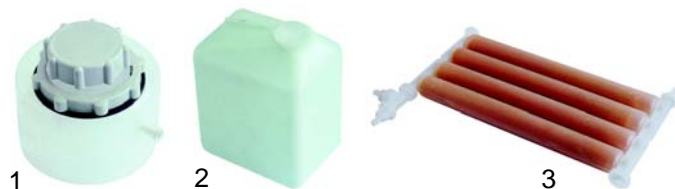

Item	Order	Description	Model	OEM
1	504045	salt container		1545
2	504017	rinse central container		1117
3	504046	softener		1555