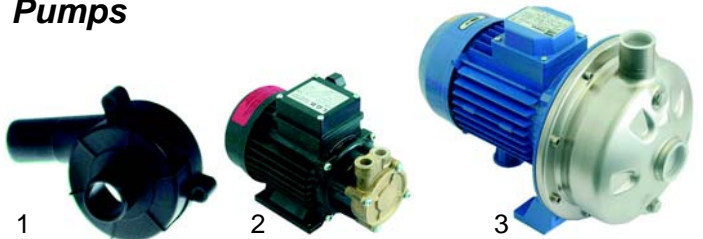

Pumps

Item	Order	Description	Model	OEM
1	500039	drain pump	MB__PS	2817
2	500332	pressure pump	MLP60, MLP60E,	4459
3	500333	pressure pump	MLP70, MLP80, MLP140	4015