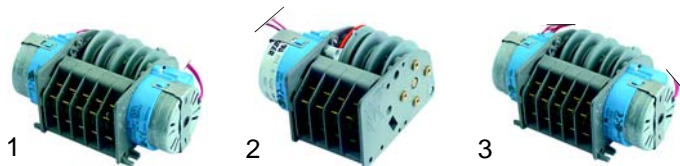

Item	Order	Description	Model	OEM
1	360207	program 120 sec/180 sec	MS350,MS450, MS450E	1969
2	360202	program 240 sec	MS350	2359
3	360206	program 90 sec/180 sec	MS700, MS700E	1971