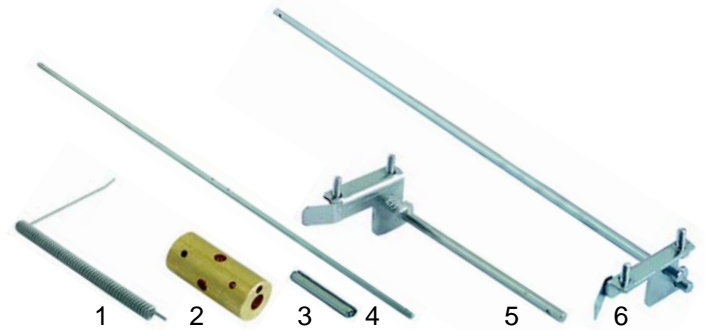

Item	Order	Description	Model	OEM
1	504002	leg spring	MLP60, MLP60E,	1015
2	504004	spring compressor	MLP70, MLP80, MLP140	1019
3	504003	cotter		1017
4	504192	extension	MLP140	4183
5	504153	hinge/ left	MLP60/ MLP60E	3859
6	504154	hinge/ right		3861