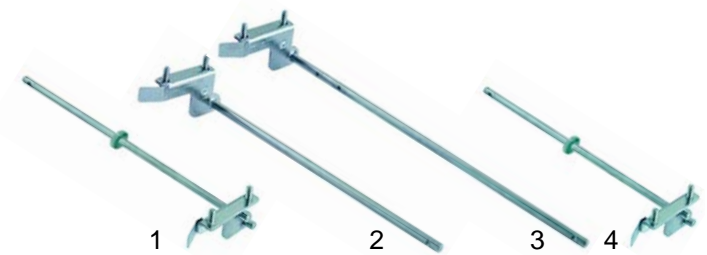

Item	Order	Description	Model	OEM
1	504171	hinge/ left	MLP70	4011
2	504159	hinge/ left	MLP80	3911
3	504191	hinge/ left	MLP140	4165
4	504052	hinge/ right	MLP70, MLP80, MLP140	1679