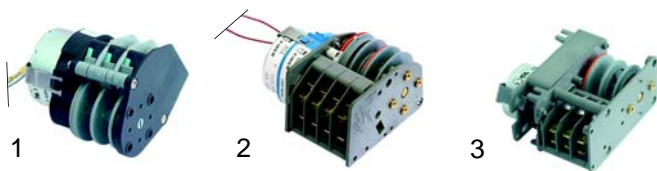

Timers

Item	Order	Description	Model	OEM
1	360201	program	MB__	4265
2	360072	program	GL220/ GL250	1967
3	360203	regeneration 20min.	MB520K, MB530K, MB530K	1553