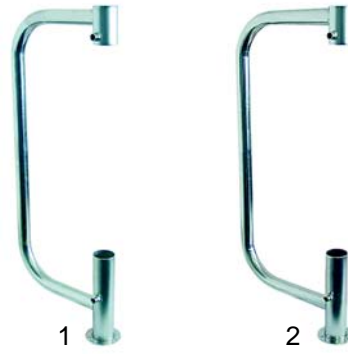

Item	Order	Description	Model	OEM
1	504058	wash arm support/ upper, lower	MS900/ MS1100	1761
2	504035	wash arm support/ upper, lower	MS1300	1395