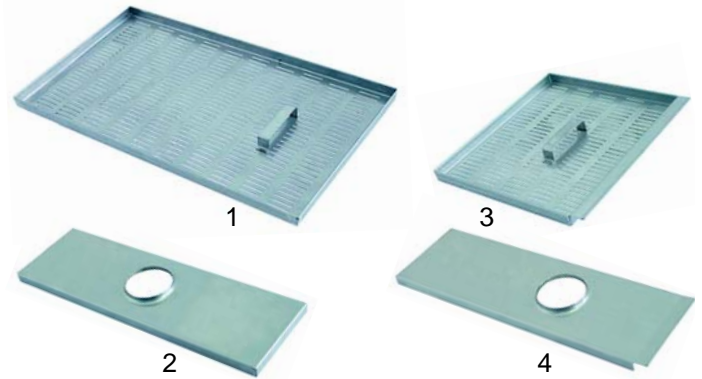

Item	Order	Description	Model	OEM
1	504102	flat filter	MS700, MS700E	2405
2	504101	centre web		2403
3	504210	flat filter	MS900, MS1100	4411
4	504061	centre web		1847