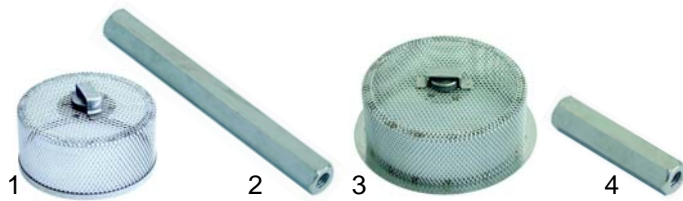

Drain and filter systems

Filters

Item	Order	Description	Model	OEM
1	504043	filter	GL220, MB520,	1515
2	504070	filter holder, 90 mm	MB520K, MB530,	1961
			MB530K, MB535	
3	504106	filter	MB235LI, MB240LI,	2925
4	504111	filter holder, 44mm	MB510E, MB510ER,	2923
			MB920E, MB920ER