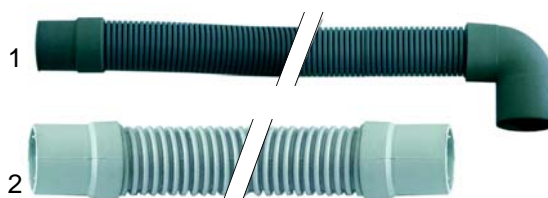

Drain

Item	Order	Description	Model	OEM
1	530571	drain hose 24/28	GL220, MB235LI, MB510E, MB510ER, MB520, MB520K, MB530, MB530K, MB535	2513
2	504059	drain hose 28/28	GL250, MB240LI, MB630, MB920E, MB920ER, MB930, MB930K, MGL40, MS350, MS450, MS450E, MS700, MS700E, MS900, MS1100, MS1300	1777