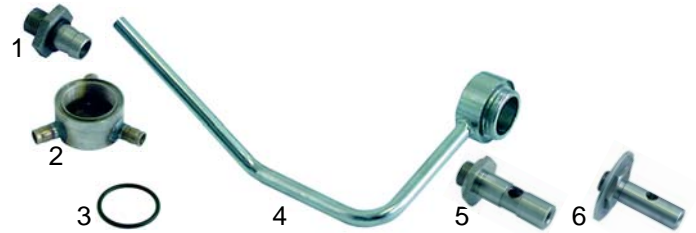

Item	Order	Description	Model	OEM
1	504097	hose coupling		2335
2	504098	divider		2337
3	504122	gasket	MS350	2557
4	504095	divider connection		2331
5	504009	wash arm shaft/ upper		1075
6	504121	wash arm shaft/ lower		2549