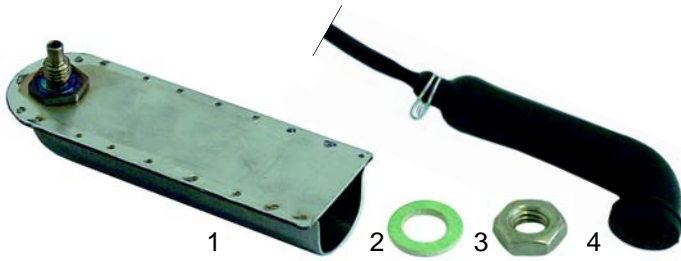

Item	Order	Description	Model	OEM
1	504207	air trap	GL220, MB520, MB520K,	4343
2	504209	gasket, M10	MB530, MB530K, MB535,	4347
3	504208	nut, M10	MB900, MS1100, MS1300,	4345
4	504088	air trap	MLP..	
			GL250, MB630, MB930,	2239
			MB930K