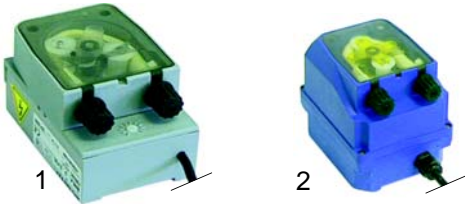

Item	Order	Description	Model	OEM
1	504214	safeguard clamp	MGL40	2981
2	358690	fine fuse 1A (*PU = 10)	MGL40	2983
2	358697	fine fuse 6A (*PU = 10)	MGL40	2985

*PU = packaging unit

Dosing pumps

Item	Order	Description	Model	OEM
1	361009	rinse aid (dosing pump)		1839
2	361013	rinse aid (dosing pump)	GL220, GL250, MGL40, MS__	1965
3	361218	rinse aid (dosing pump)	MB__	4285