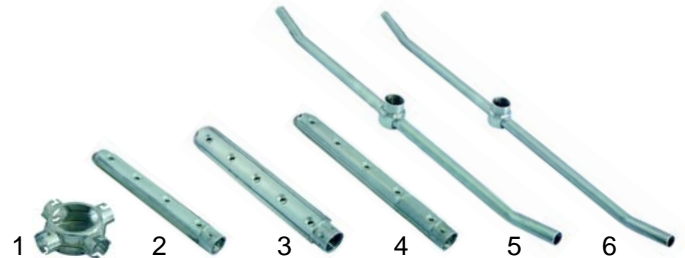

Item	Order	Description	Model	OEM
1	504166	wash arm cross	MLP60, MLP60E, MLP70, MLP80, MLP140	4001
2	504151	wash arm, 240 mm		3855
3	504167	wash arm, 270 mm		4003
4	504145	wash arm, 300 mm	MLP60, MLP60E, MLP140, MLP70,	3825
5	504152	rinse arm	MLP80, MLP140	3857
6	504168	rinse arm		4005