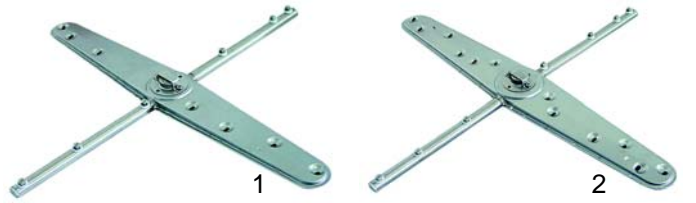

Item	Order	Description	Model	OEM
1	504010	wash and rinse arm	MS350	4451, 1077
2	504025	wash and rinse arm	MS450, MS450E, MS700, MS900, MS1100, MS1300	4453, 1249