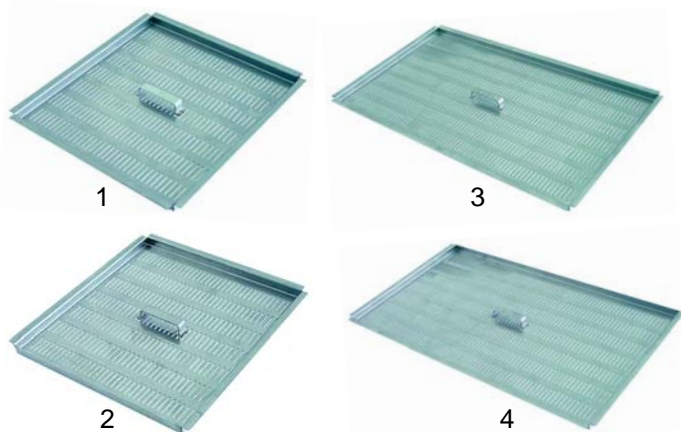

Item	Order	Description	Model	OEM
1	504164	flat filter/ in the front	MLP70, MLP80	3997
2	504165	flat filter/ at the back		3999
3	504189	flat filter/ in the front	MLP140	4161
4	504190	flat filter/ at the back		4163