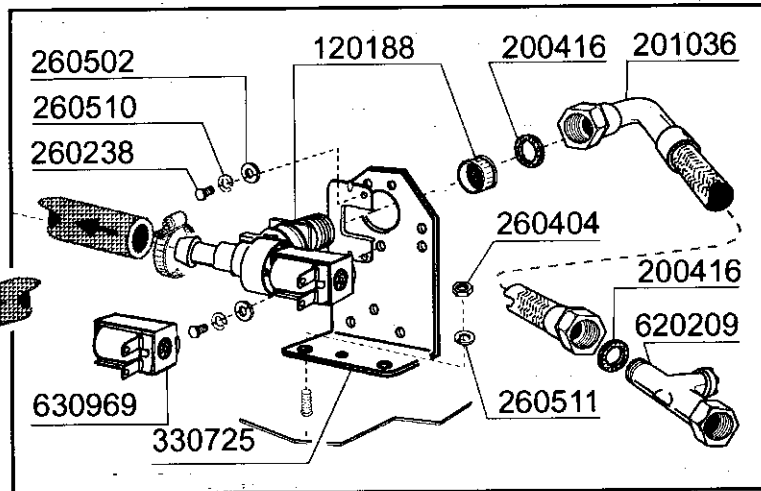

LF324

Thermostat/solenoid valve group

01 - 2005 | S. AG.

LF324**Thermostat/solenoid valve group**

CODE	DESCRIPTION	PRICE (Eur)
120144	SOLENOID VALVE FCA 10 LT TYPE	0.00
120188	SOLENOID VALVE 90° 1 WAY	0.00
120522	THERMOSTAT 90° TANK -F-	0.00
120523	SAFETY THERMOSTAT BT-F	0.00
120525	BOOSTER THERMOSTAT FC-C MODELS	0.00
120526	SAFETY THERMOSTAT 2P	0.00
191040	FRAME F.THERMOSTAT KNOB	0.00
200416	GASKET D. 3/4"	0.00
201036	INLET HOSE 2 MT	0.00
260238	M4 X 10 MUSH/HD SCREW	0.00
260404	STAINLESS STEEL NUTS D6 UNI 55	0.00
260502	S/S FLAT WASHER D.4	0.00
260510	GROWER WASHER D.4	0.00
260511	GROWER WASHER D.5	0.00
330725	STANDARD BRACKET F.SOLEN.VALV	0.00
331482	BRACKET FOR 2 THERMOST. B-F20	0.00
331726	BRACKET FOR 3 THERMOSTATS	0.00
450315	KNOB F. THERMOSTAT 90°	0.00
450519	TANK THERMOSTAT SHIELD C-F	0.00
620209	INLET WATER FILTER	0.00
620892	ASS.TERMOST. LF322	0.00
620893	ASSIEME TERMOS.LF324-325E-700	0.00
620894	ASS.2 TERMOST. LF321	0.00
630969	COIL S4216 220/50HZ	0.00