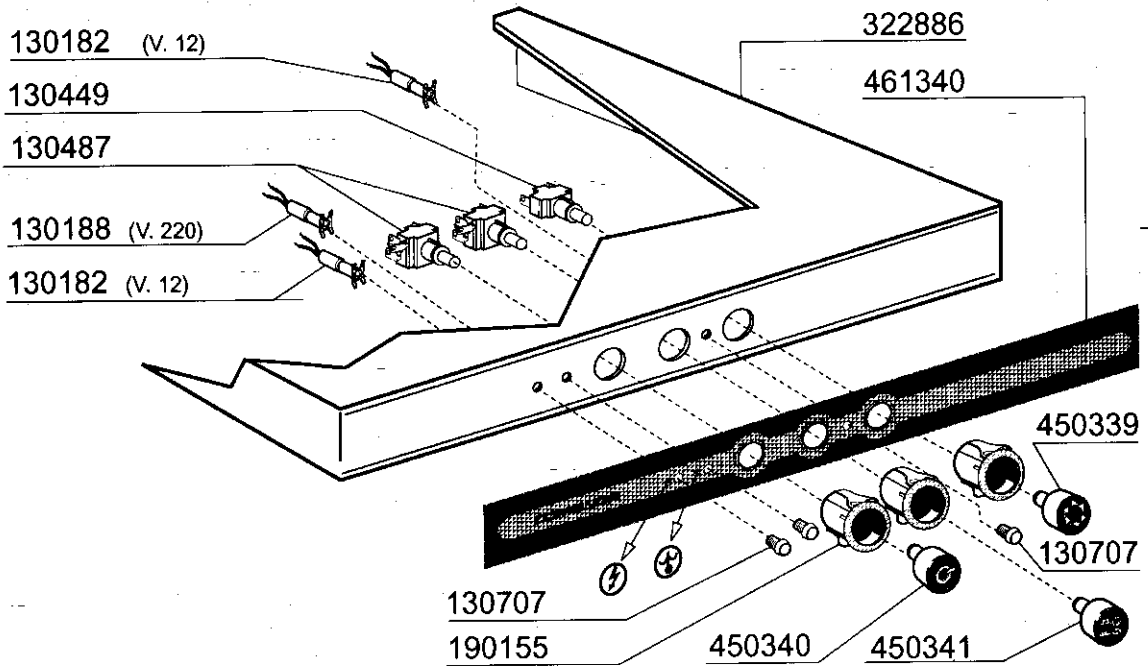

LF324

Control box

01 - 2005 | S. AG.