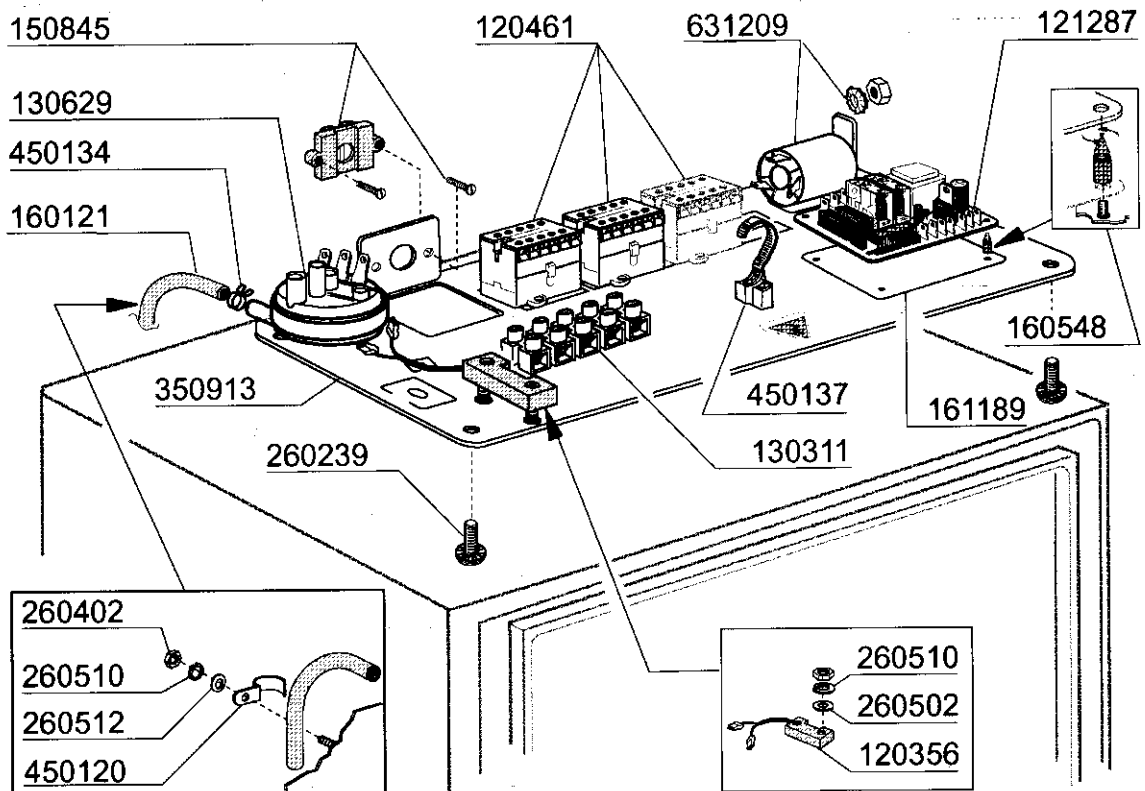

LF324

Control box

01 - 2005 | S. AG.