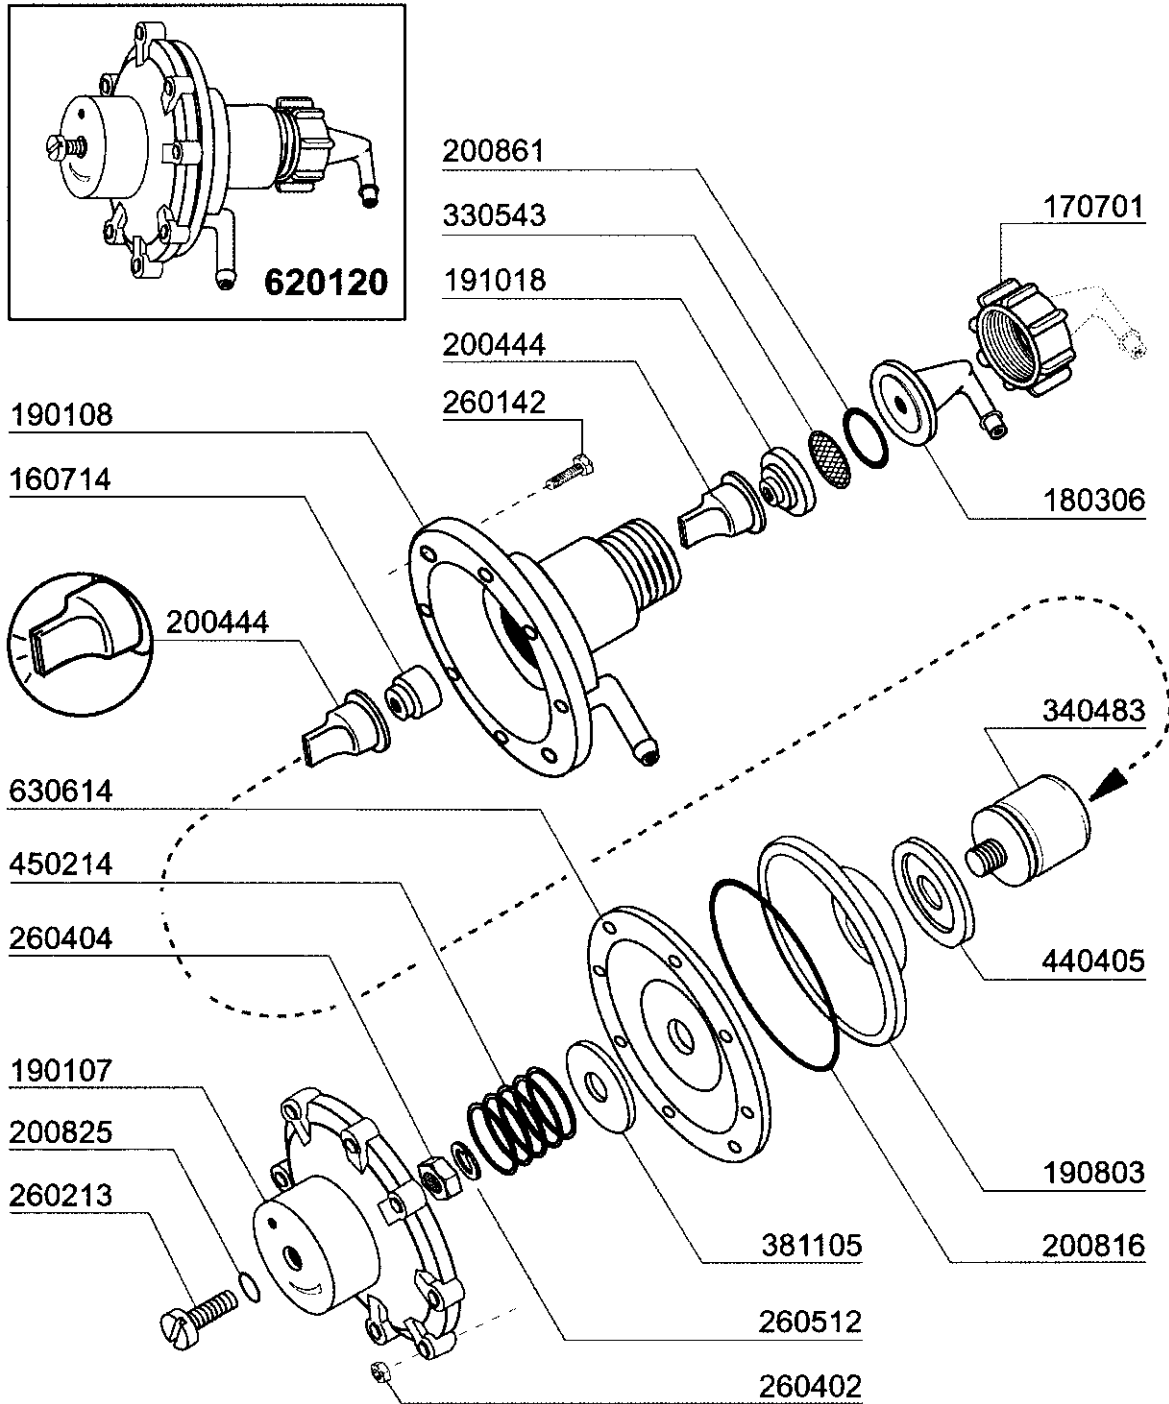

LF324

Rinse aid injector

02 - 2004 | S. AG.