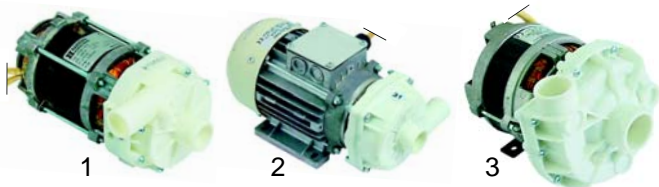

Pumps and components

Item	Order	Description	Model	OEM
1	500387	wash pump 0,10 HP	Barline 35	HLE.00.00060
2	500388	wash pump 0,30 HP	Euroline 40	HLE.EU.00005
3	500389	wash pump 0,75 HP	Verginia 840, Knossos 122	HLE.00.00083