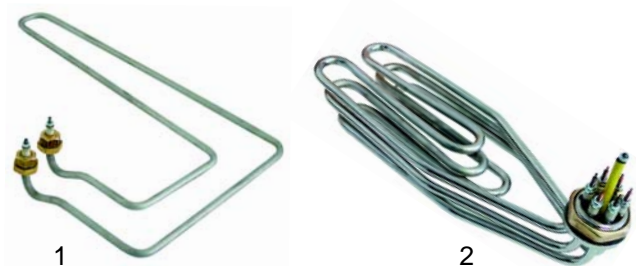

Item	Order	Description	Model	OEM
1	416252	heating element, 2500W, 230V	Verginia 840, Knossos122	HLE.VK.00008
2	416403	heating element, 2 x 230V		HLE.10.00000