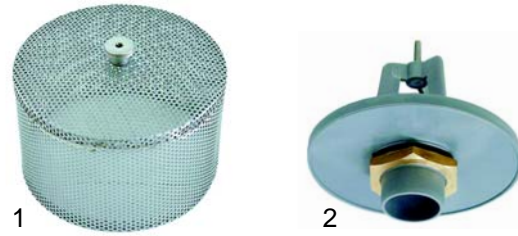

Item	Order	Description	Model	OEM
1	503328	filter	Verginia 840, Knossos 122	ANO.7V.00000
2	503329	inlet fitting		YDR.00.00081