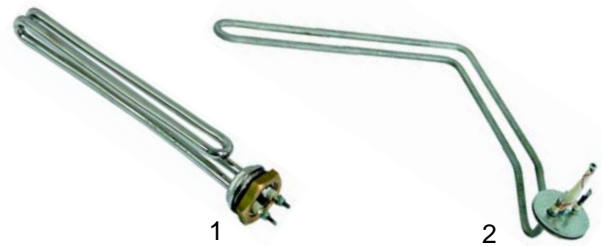

Heating elements

Item	Order	Description	Model	OEM
1	416250	heating element	Barline 35	HLE.BL.00000
2	416251	heating element, 2500W	Euroline 40	HLE.EU.00011