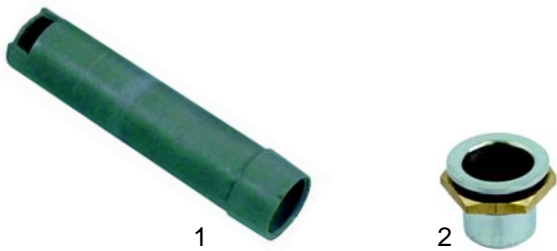

Item	Order	Description	Model	OEM
1	503324	drain plug	turbo 1500	YDR.15.00031
2	503325	drain seating		YDR.15.00017