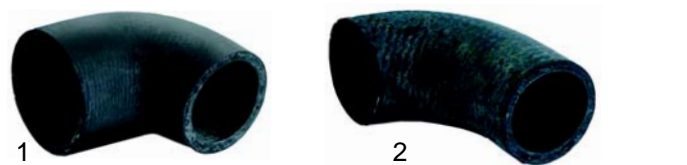

Item	Order	Description	Model	OEM
1	508147	inlet hose	Project 28E	2655
2	508099	outlet hose		2157