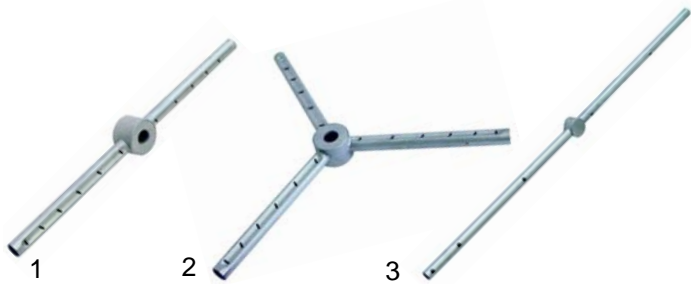

Item	Order	Description	Model	OEM
1	508172	wash arm (plates)	GL1040	2757
1	508174	wash arm(glasses)		2759
2	508173	wash arm (plates)	GL1240	2758
2	508175	wash arm (glasses)		2760
3	508177	rinse arm	GL1040, GL1240	2761