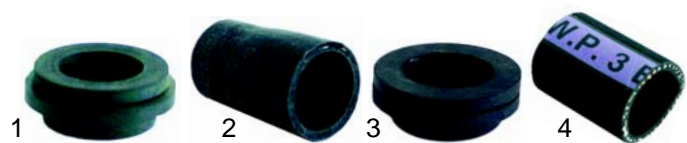

## A Hoses

Item	Order	Description	Model	OEM
1	508214	inlet hose	Passport 35.21, 38.25, 40.28	3080
2	508092	outlet hose	Passport 35.21	2139
3	508248	outlet hose	Passport 38.25, 40.28	4171

Item	Order	Description	Model	OEM
1	508147	inlet hose	Passport 45.30, 50.32, 50.35, 50.40, 1040, GL4.32	2655
2	508205	outlet hose	Passport 45.30, 50.32, 50.35, 50.40, GL4.32	2962
3	508290	outlet hose	Passport 1040	4935