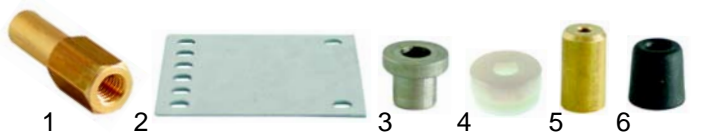

Item	Order	Description	Model	OEM
1	508137	micro switch trigger		2582
2	508168	spring holder lower		2738
3	508134	bush	Passport 1040, GL 1040, GL 1240	2579
4	508133	guide roller		2578
5	508138	clamp		2583
6	508041	end cap		626