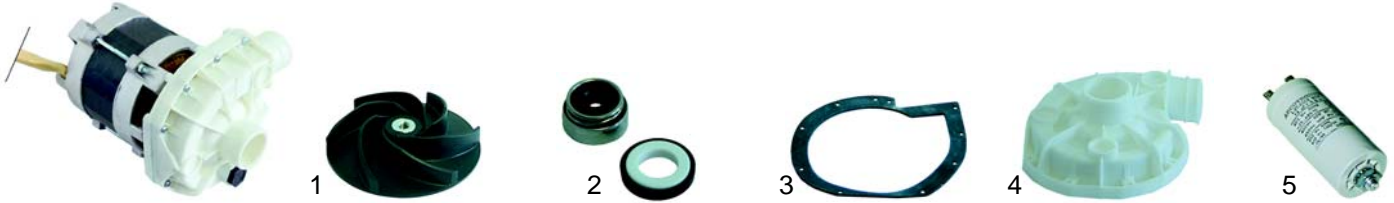

Pumps		1 Impellor		2 Mechanical seal		3 Housing gasket		4 Pump cover		5 Capacitor	
Order	OEM	Order	OEM	Order	OEM	Order	OEM	Order	OEM	Order	OEM
500365	397	521226	4384	510692	4387	521704	4381	521521	4389	365012	
500366	1629	521233	4385	510693	4388	521728	4382	521529	4379	365015	
500367	5688	521235		510692		512709		521531		-	
500368	2868	509021	4406	510692	4387	521709	4383	521531	4380	365021	
500369	4054	521208		510692		521702		521506		-	
500370	4053	521211		510692		521702		521506		365021	
500371	2532	521231	4399	510693	4388	521711	4398	521532	4396	-	
500373	424	521264	4400	510693	4388	521711	4398	521561	4627		
500372	10511	510623	4386	510692	4387	521709	4384	521531	4626	365014