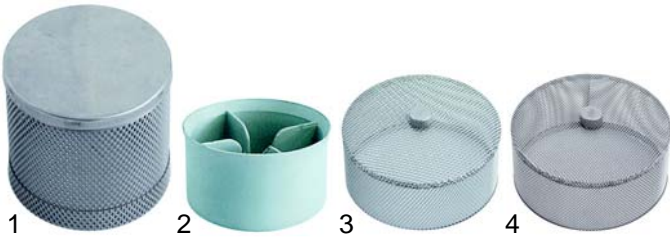

Item	Order	Description	Model	OEM
1	508217	drain filter	Passport 35.21/ 38.25/ 40.28	3113
2	508226	rinsing filter		3169
3	508263	filter (plates)	Passport 45.30/ 50.32/ 50.35/ 55.40/ 1040, Project 28, GL4.32, GL1040, GL1240	4721 43
4	508264	filter (glasses)	Passport 50.32, Project 28, GL432	4722 114