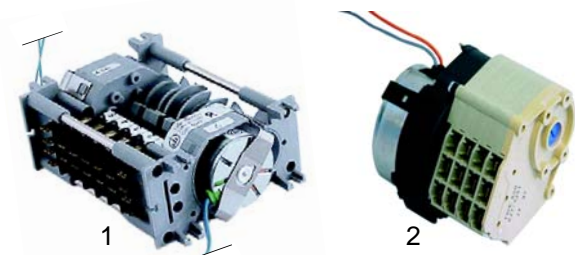

Item	Order	Description	Model	OEM
1	360270	60°, 120°, 180°	GL1040, GL1240	5047
2	360268	18° regeneration	universal	1144