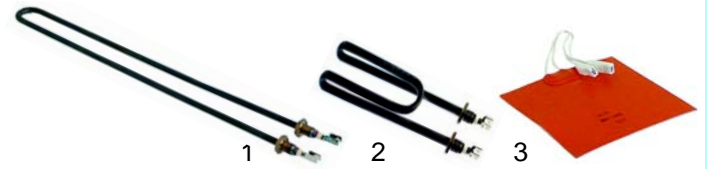

Item	Order	Description	Model	OEM
1	416248	2000W/230V	AL 55.40	6445T
2	416246	1500W/230V	Project 28, GL 4.32	1595
3	416249	100W/230V	Aliseo 422	4761