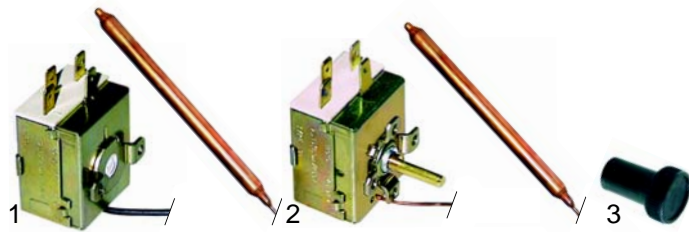

Thermostats

Item	Order	Description	Model	OEM
1	390421	30°-90 °C	universal	359
2	390006	30°-90 °C	universal (old)	359
3	110906	knob	universal (old)	374

Item	Order	Description	Model	OEM
1	390462	safety thermostat 105 °C boiler	universal	4913
2	390461	safety thermostat 95 °C tank	Projekt 28, GL4.32, AL 55.40, AL 55.45	4066

Thermometers

Item	Order	Description	Model	OEM
1	541306	0-120 °C/ 3000 mm	AP 45.30, AP 50.30, AP 50.35, AP 55.40, AP1040, GL1040, GL1240	5576 5693