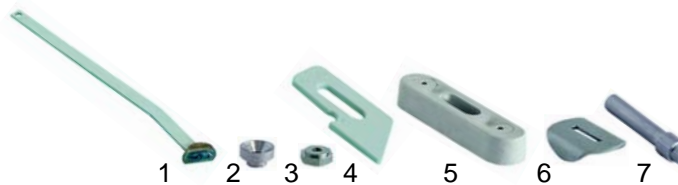

Door components

Item	Order	Description	Model	OEM
1	508275	door stay	Passport 35.21,	4744
2	508223	bush	Passport 38.25,	3165
3	508222	nut	Passport 40.28,	3164
4	508362	plate	Passport 45.30,	4438
5	508198	rod guide	Passport 50.32,	2919
6	508256	guide washer	Passport 50.35,	4609
7	508225	hinge pin	Project 28E/EM, GL4.32, Aliseo 422/428	3167