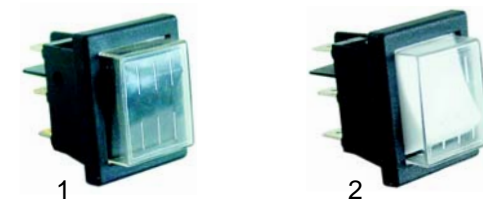

Item	Order	Description	Model	OEM
1	301165	changeover switch (2-pole)	Gemini CF/CR, Program 25CF/CR, Project 28, GL5.34, GL7.38, GL500, GL700, GL1040, GL1240	1
2	301163	push button (2-pole changeover switch)	Master 21, Minibar CF/CR, Gemini CF/CR, Program 25CF/CR	2496