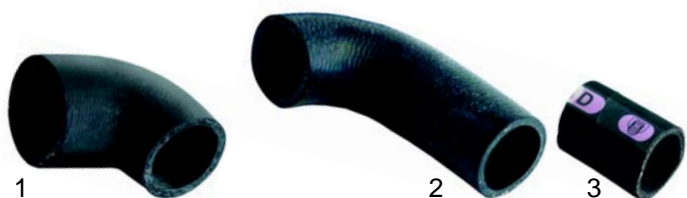

## A Hoses

Item	Order	Description	Model	OEM
1	508214	inlet hose	Passport 35.21, 38.25, 40.28	3080
2	508092	outlet hose	Passport 35.21	2139
3	508248	outlet hose	Passport 38.25, 40.28	4171

Item	Order	Description	Model	OEM
1	508147	inlet hose	Passport 45.30, 50.32, 50.35, 50.40, 1040, GL4.32	2655
2	508205	outlet hose	Passport 45.30, 50.32, 50.35, 50.40, GL4.32	2962
3	508290	outlet hose	Passport 1040	4935