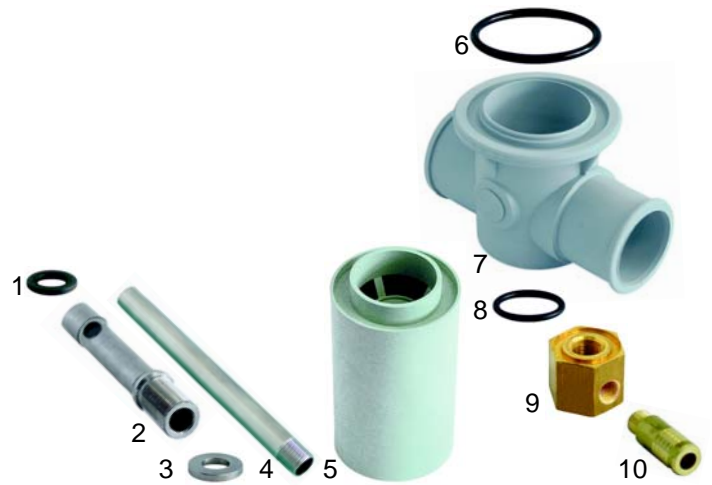

Item	Order	Description	Model	OEM
1	508049	tefflon disc		1173
2	508096	rinse arm spindle		2153
3	508257	spacer piece		4671
4	508097	rinse arm		2154
5	508259	cover	Passport 45.30	4673
6	508061	O-ring		1633
7	508094	wash arm support lower		2149
8	508001	gasket		25
9	508180	rinse connection		2789
10	508119	hose connector		2481