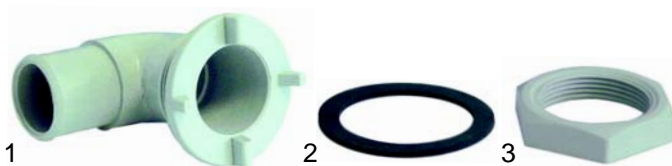

Item	Order	Description	Model	OEM
1	508002	drain elbow		32
2	508029	gasket		204
3	508028	nut		203