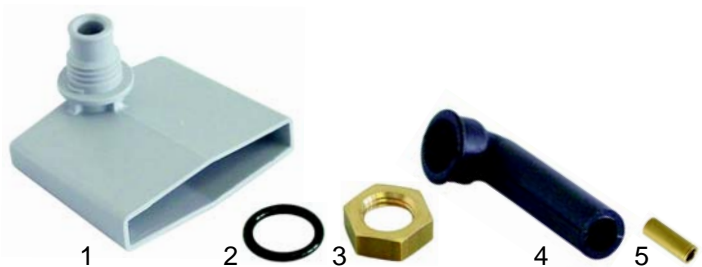

Air traps

Item	Order	Description	Model	OEM
1	508202	air trap		2932
2	508204	gasket		2934
3	508200	nut		2924
4	508201	hose elbow		2927
5	508203	tube support		2933