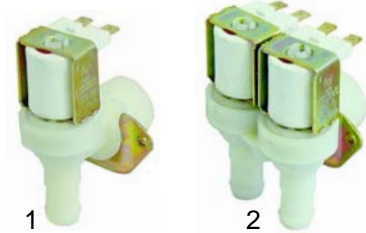

Solenoid valves

Item	Order	Description	Model	OEM
1	370248	single with reducer	universal	394
2	370249	double with reducer	devices with cold rinse and softeners	148