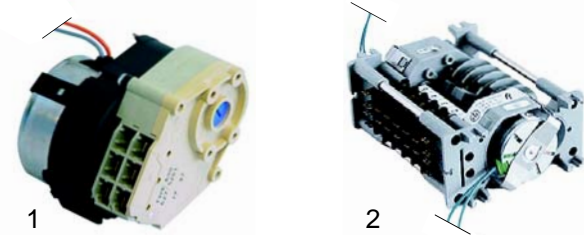

Timers

Item	Order	Description	Model	OEM
1	360077	120° 2 cams	Compact 20, Gemini CF/CR, Master 21, Minibar CF/CR, Program 25 CF/CR, Project 28, GL500, GL700, GL4.32, GL 7.38, GL1040, GL1240, Passport 35.21/ 38.25/ 40.28/ 45.30/ 50.32/ 50.35/ 1040, Aliseo 422, 428	1623
2	360269	120°, 240°, 360° 5 cams	Passport 55.40	4781