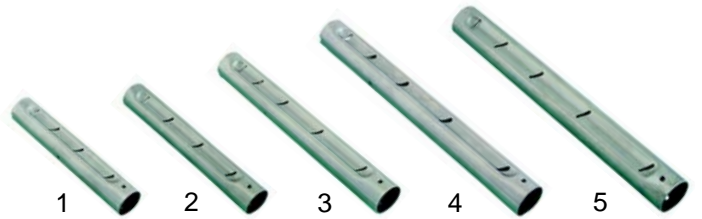

Item	Order	Description	Model	OEM
1	508227	wash arm 137mm		3195
2	508230	wash arm 157mm		3198
3	508234	wash arm 192mm		4001
4	508238	wash arm 217mm (plates)		4005
5	508237	wash arm 217mm (glasses)		4004