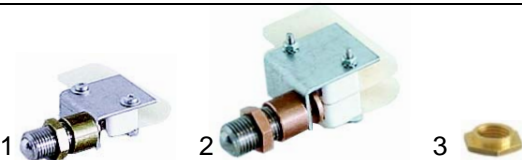

Item	Order	Description	Model	OEM
1	345810	micro switch , 1-pole	Passport 35.21/ 38.25/ 40.28, Program 25 CF/CR, Master 21, Project 28E/EM (old), GL 5.34, GL 7.38	2651
2	345811	micro switch , 2-pole	Passport 45.30/ 50.32/ 50.35/ 55.40, Master 22, Project 28E/EM, Aliseo 422, 428	4159
3	508360	nut		897