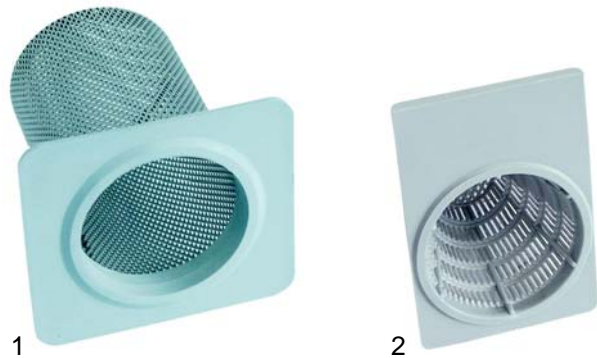

Item	Order	Description	Model	OEM
1	508050	filter	Gemini CF/CR	1177
2	508018	filter	Compact 20	137