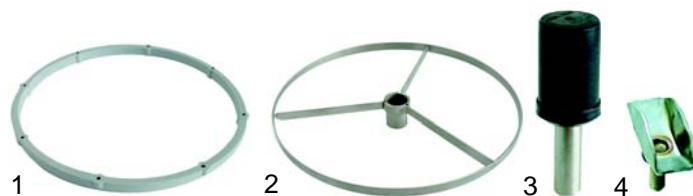

Item	Order	Description	Model	OEM
1	508042	basket support		631
2	508341	basket turn table	Gemini CR, Program 25CR	179011
3	508073	basket turn table bearing compl.		1724
4	508020	fixing pin		157