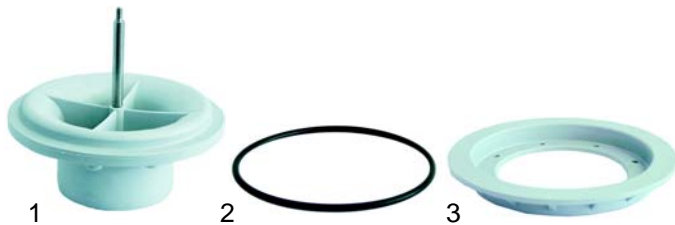

Item	Order	Description	Model	OEM
1	508081	drain seating		1933
2	508129	gasket		2564
3	508126	seating disc		2541